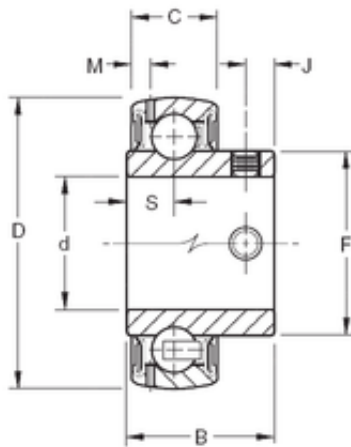

TIMKEN BEARING MFG.CORP

31.75 mm x 72 mm x 36,5 mm TIMKEN GYA104RRB Insert Bearings Spherical OD

Bearing No. GYA104RRB

Size	31.75x72x36.5 mm
Bore Diameter	31.75 mm
Outer Diameter	72 mm
Width	36,5 mm
d	31.75 mm
D	72 mm
B	36,5 mm
C	19 mm
F	46,8 mm
J	7,87 mm
M	3,68 mm
S	10,85 mm
Thread (G)	M8X1,25
Weight	0,42 Kg
Basic dynamic load rating (C)	28,5 kN

GYA104RRB Bearing 2D drawings and 3D CAD models