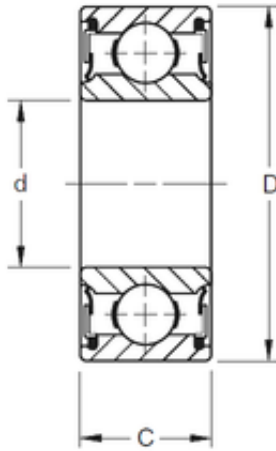

## 35 mm x 62 mm x 14 mm TIMKEN 9107PP Single Row Ball Bearings

Bearing No. 9107PP

Size	35x62x14 mm
Bore Diameter	35 mm
Outer Diameter	62 mm
Width	14 mm
d	35 mm
D	62 mm
B	14 mm
C	14 mm
Weight	0,145 Kg
Basic dynamic load rating (C)	18 kN

9107PP Bearing 2D drawings and 3D CAD models