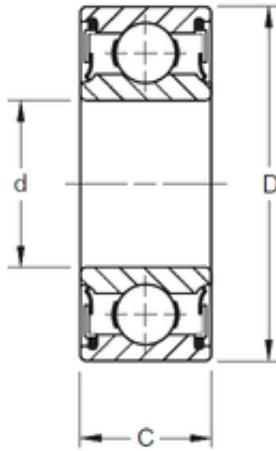

TIMKEN BEARING MFG.CORP

35 mm x 62 mm x 14 mm TIMKEN 9107PP Single Row Ball Bearings

Bearing No. 9107PP

Size	35x62x14 mm
Bore Diameter	35 mm
Outer Diameter	62 mm
Width	14 mm
d	35 mm
D	62 mm
B	14 mm
C	14 mm
Weight	0,145 Kg
Basic dynamic load rating (C)	18 kN

9107PP Bearing 2D drawings and 3D CAD models